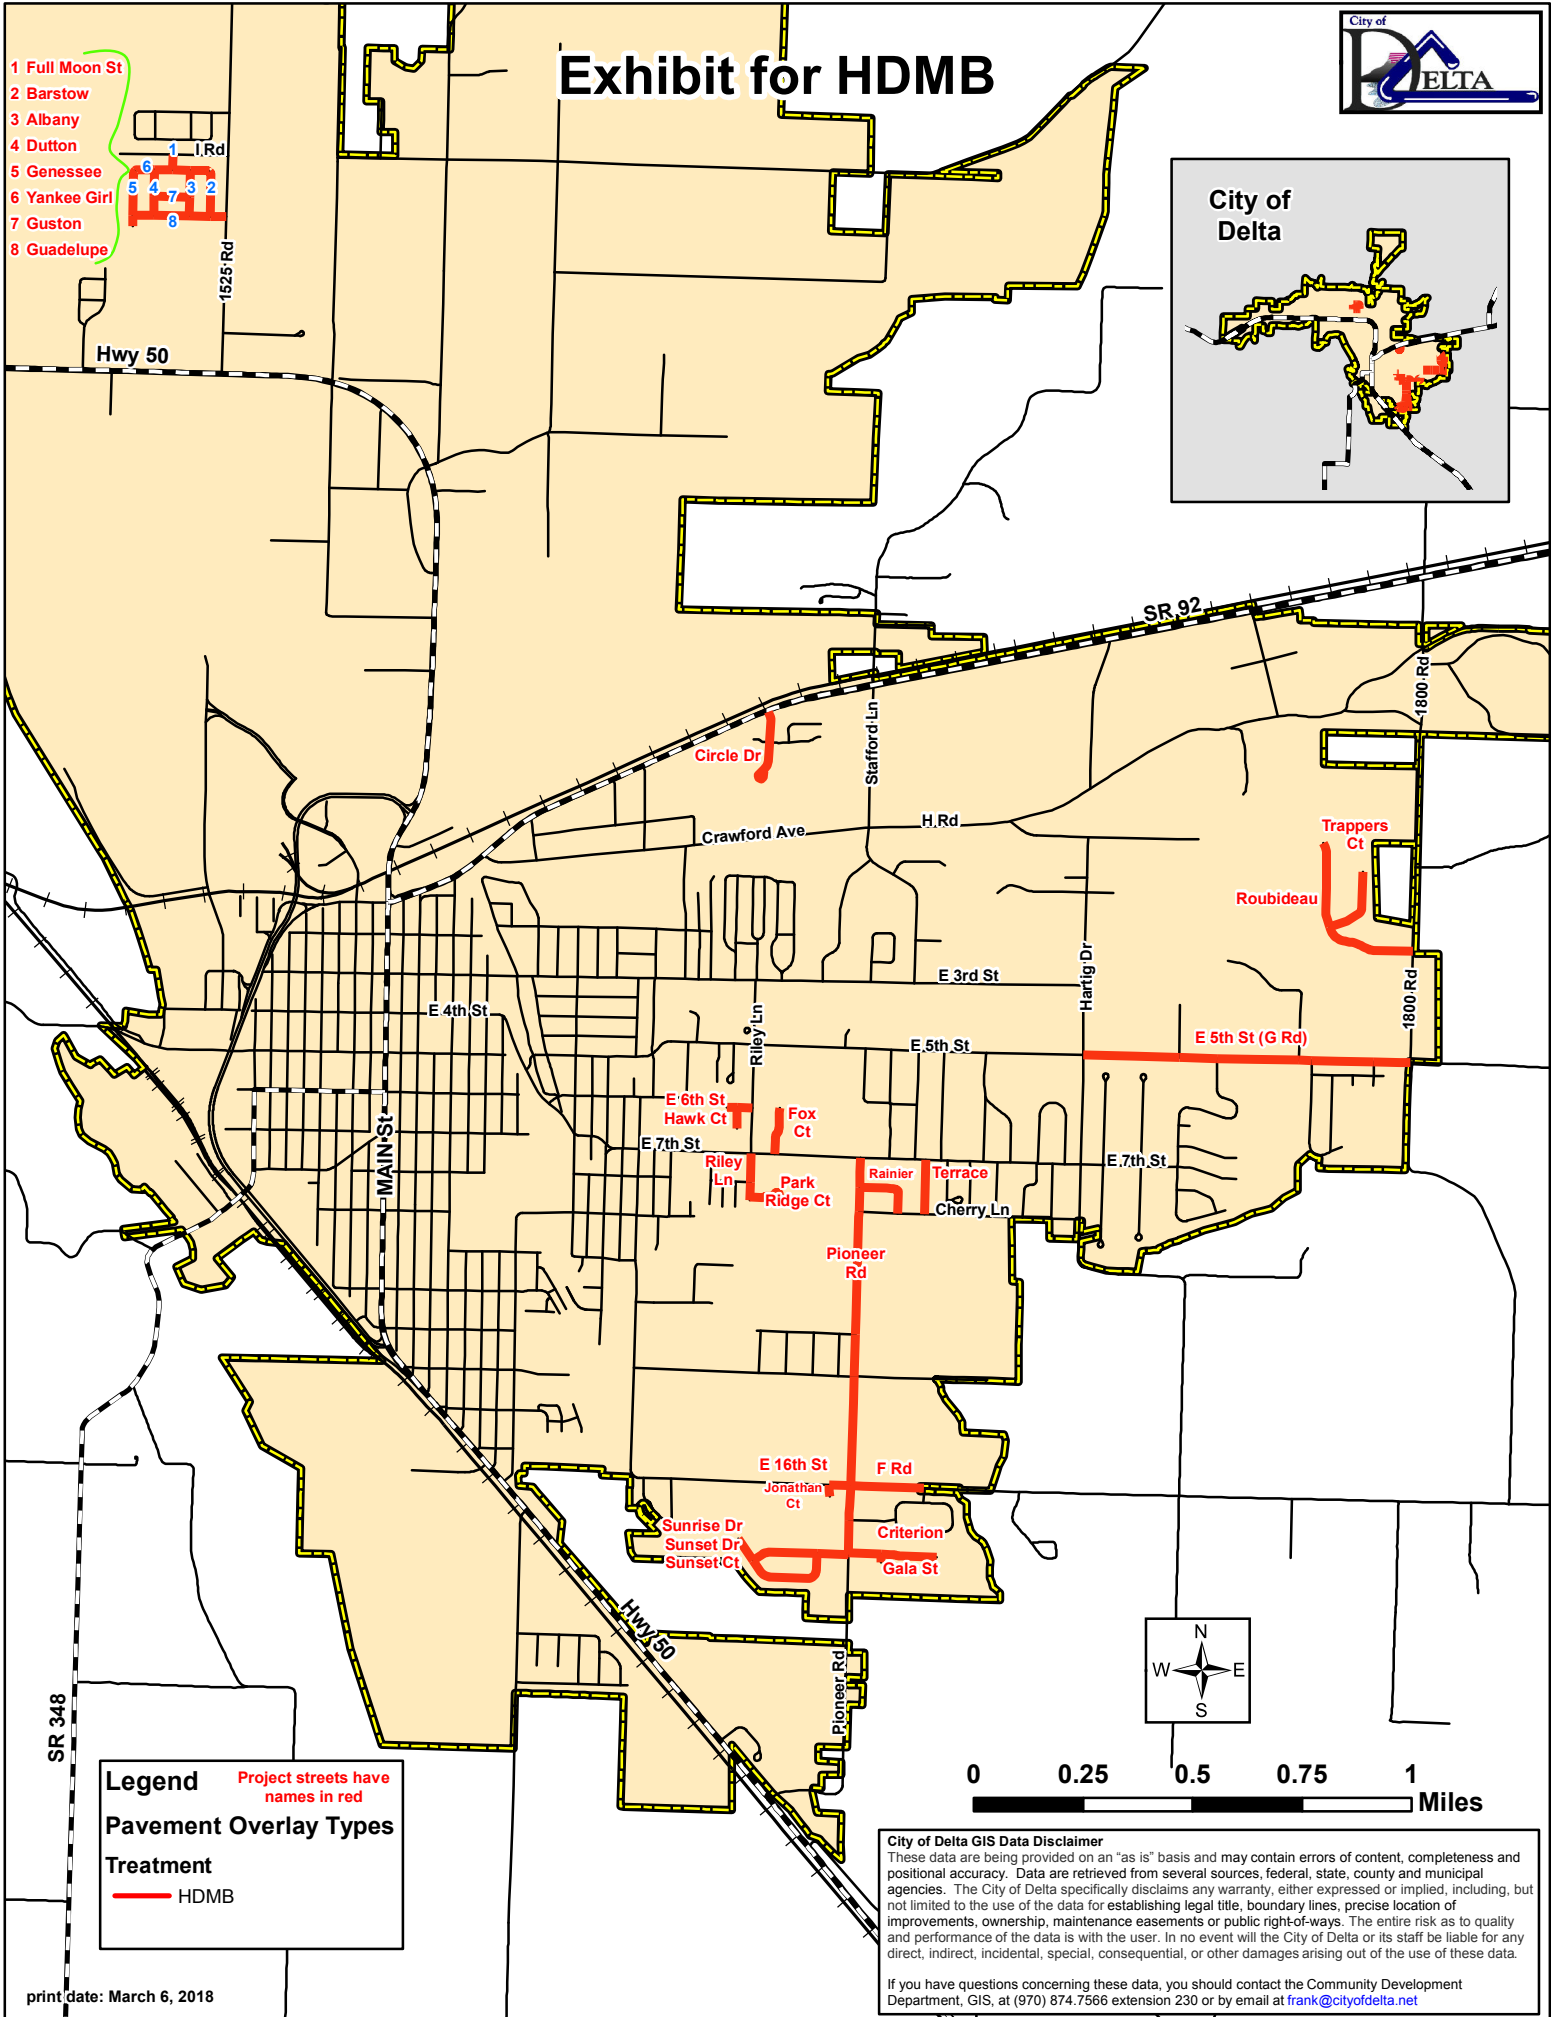

# Exhibit for HDMB

- 1 Full Moon St
- 2 Barstow
- 3 Albany
- 4 Dutton
- 5 Genessee
- 6 Yankee Girl
- 7 Guston
- 8 Guadelupe

**Legend** Project streets have names in red

**Pavement Overlay Types**

**Treatment**

— HDMB

**City of Delta GIS Data Disclaimer**  
 These data are being provided on an "as is" basis and may contain errors of content, completeness and positional accuracy. Data are retrieved from several sources, federal, state, county and municipal agencies. The City of Delta specifically disclaims any warranty, either expressed or implied, including, but not limited to the use of the data for establishing legal title, boundary lines, precise location of improvements, ownership, maintenance easements or public right-of-ways. The entire risk as to quality and performance of the data is with the user. In no event will the City of Delta or its staff be liable for any direct, indirect, incidental, special, consequential, or other damages arising out of the use of these data.