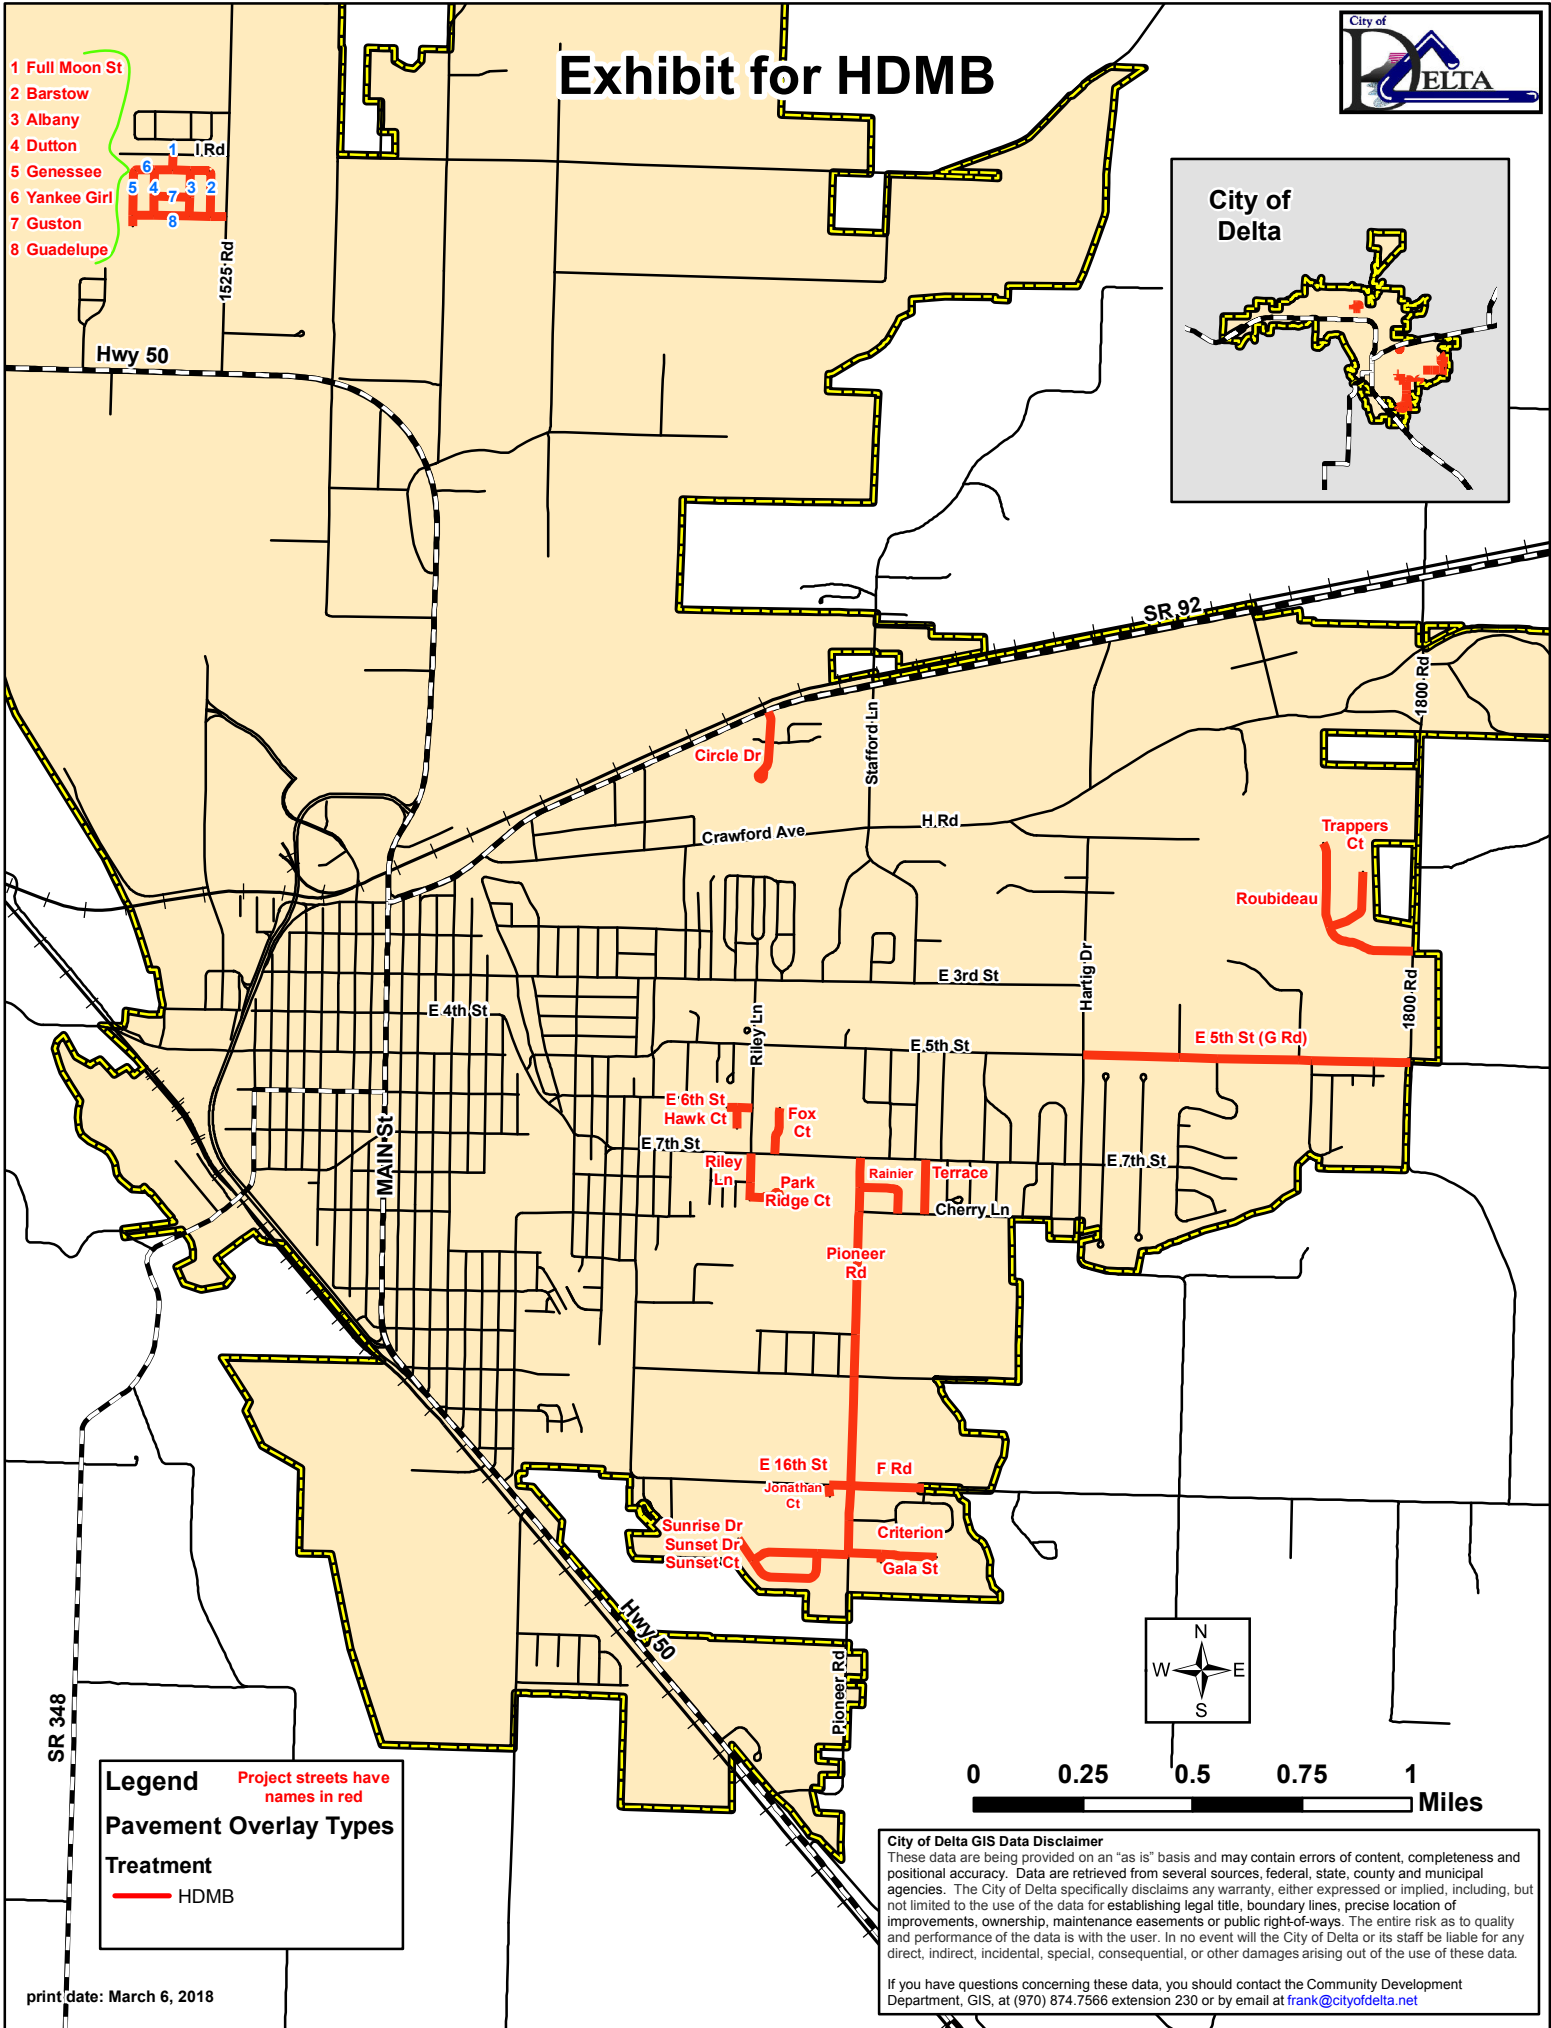

# Exhibit for HDMB

- 1 Full Moon St
- 2 Barstow
- 3 Albany
- 4 Dutton
- 5 Genessee
- 6 Yankee Girl
- 7 Guston
- 8 Guadelupe

**Legend** Project streets have names in red

**Pavement Overlay Types**

**Treatment**

— HDMB

**City of Delta GIS Data Disclaimer**  
 These data are being provided on an "as is" basis and may contain errors of content, completeness and positional accuracy. Data are retrieved from several sources, federal, state, county and municipal agencies. The City of Delta specifically disclaims any warranty, either expressed or implied, including, but not limited to the use of the data for establishing legal title, boundary lines, precise location of improvements, ownership, maintenance easements or public right-of-ways. The entire risk as to quality and performance of the data is with the user. In no event will the City of Delta or its staff be liable for any direct, indirect, incidental, special, consequential, or other damages arising out of the use of these data.