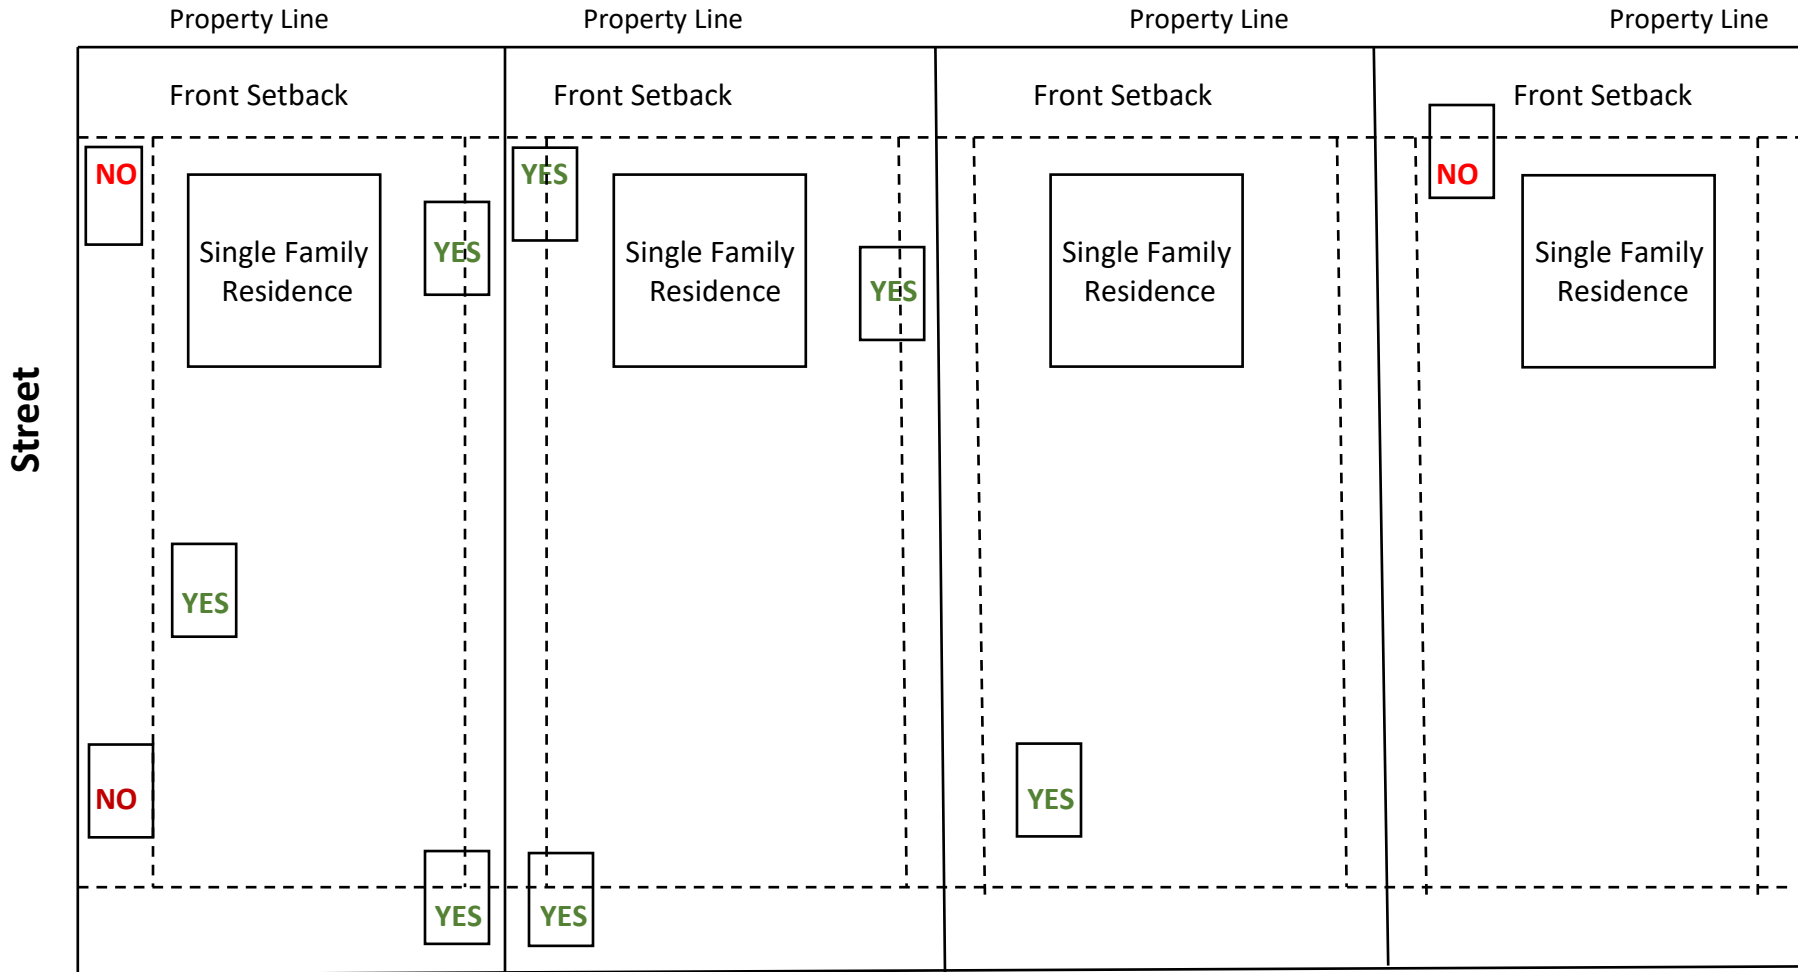

Shed Setback Diagram

17.04.220 Delta Municipal Code

200 sq ft shed No Permit Required CORNER Lot – Not allowed in the corner setback at all	200 sq ft shed No Permit Required DOES meet Code Requirements	200 sq ft shed No Permit Required DOES meet Code Requirements	200 sq ft shed No Permit Required Does NOT meet Code Requirements
--	--	--	--

Street

Note: All sheds must be setback a sufficient distance so rain/snow runoff does not go onto neighboring property.